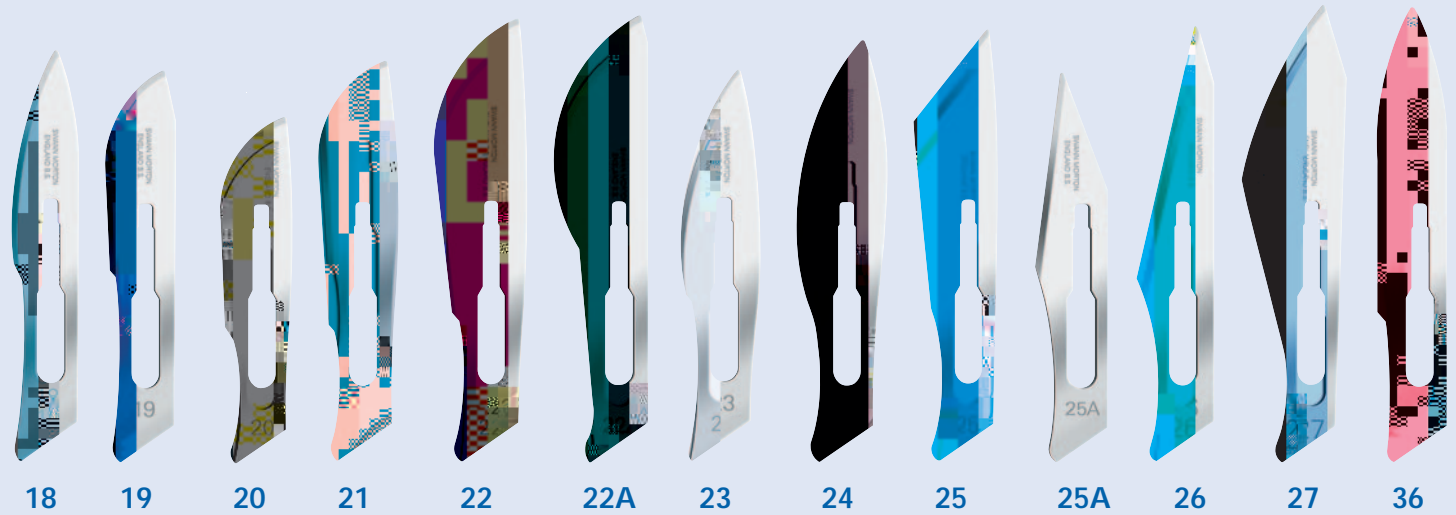

## Standard Surgical Blades - Sterile

-  Sterile Blades in Carbon Steel.
-  Non-Sterile Blades in Carbon Steel.
-  Sterile Blades in Stainless Steel.

Stitch Cutter

6

9

10

10A 11 11P E11 E/11 12 12D 13 14 15 15A 15C 15T D/15 16 40

18 19 20 21 22 22A 23 24 25 25A 26 27 36