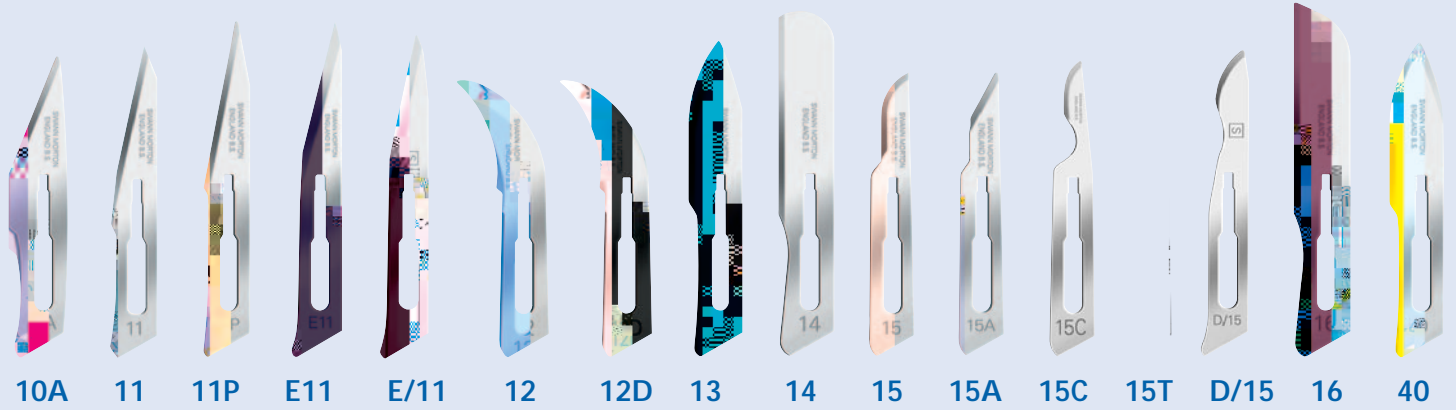

## Standard Surgical Blades - Sterile

-  Sterile Blades in Carbon Steel.
-  Non-Sterile Blades in Carbon Steel.
-  Sterile Blades in Stainless Steel.

Stitch Cutter

6

9

10

10A 11 11P E11 E/11 12 12D 13 14 15 15A 15C 15T D/15 16 40

18 19 20 21 22 22A 23 24 25 25A 26 27 36

## Stitch Cutter Blades - Sterile

Short

Midi

Long Stainless